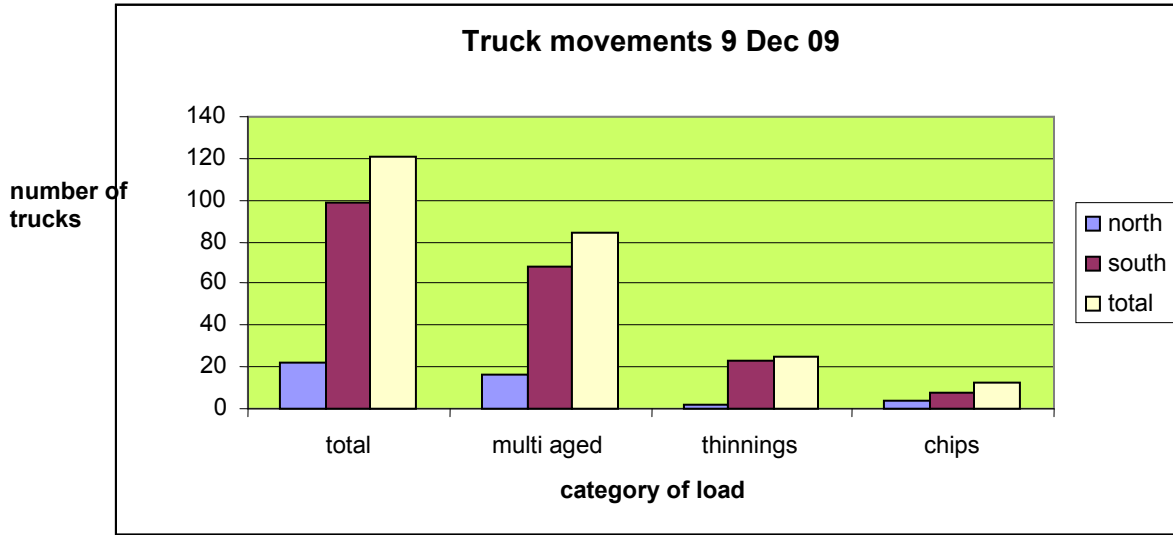

## Chipmill truck count 9 Dec 09

	Total	Multi-aged	Thinnings	Chips	pine
<b>North</b>	22	16	2	4	
<b>South</b>	99	68	23	8	17
<b>Total</b>	121	84	25	12	17