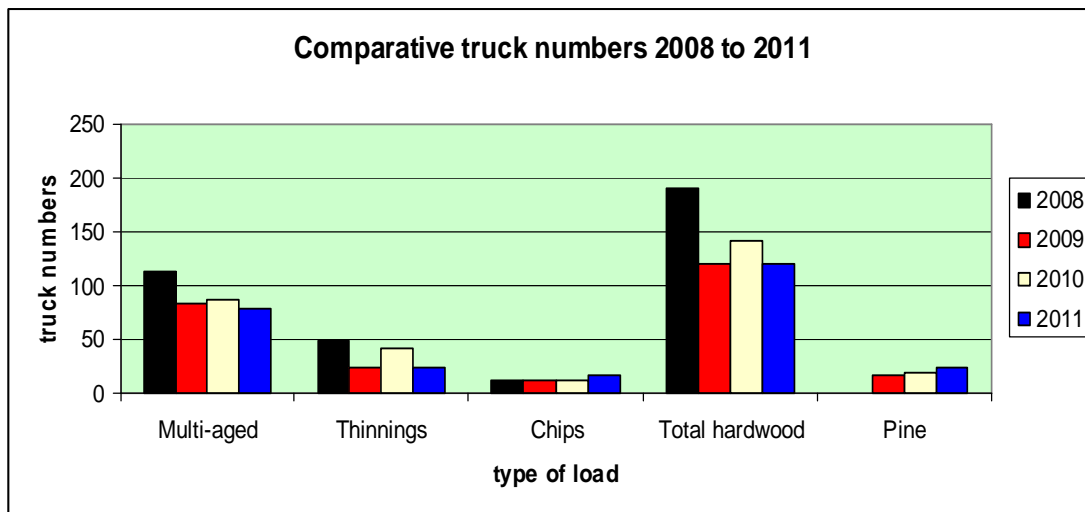

## Eden Chipmill Truck Count 21 September 2011. Results and analysis

Total native forest to chipmill	121
- multi-aged	78
- thinnings	25
- chip	18
Pine to chipmill	25
Total trucks to chipmill	146