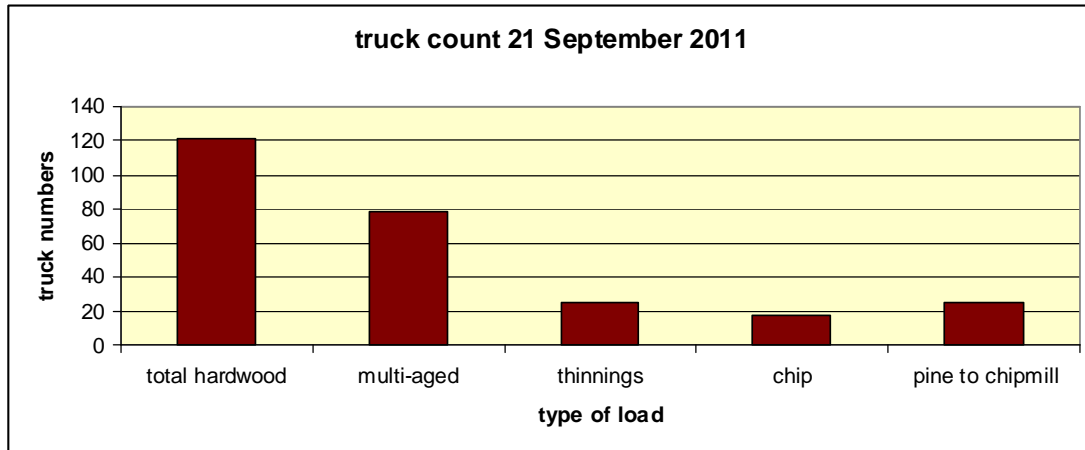

## Eden Chipmill Truck Count 21 September 2011. Results and analysis

Total native forest to chipmill	121
- multi-aged	78
- thinnings	25
- chip	18
Pine to chipmill	25
Total trucks to chipmill	146

### Eden chipmill truck movements