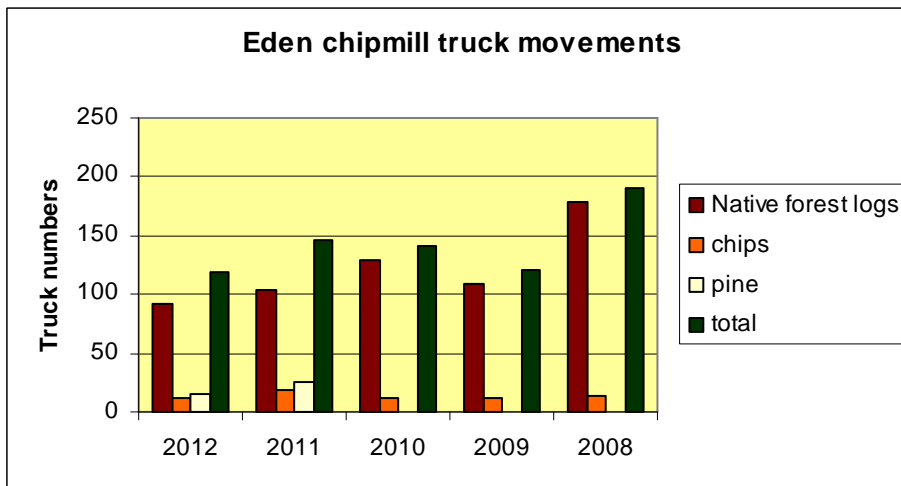

## Eden Chipmill Truck Movements

Year	Thinnings	multiaged	chips	pine	total
2012	16	76	12	15	119
2011	25	78	18	25	146
2010	42	88	12		142
2009	25	84	12		121
2008	49	113	13	16	191